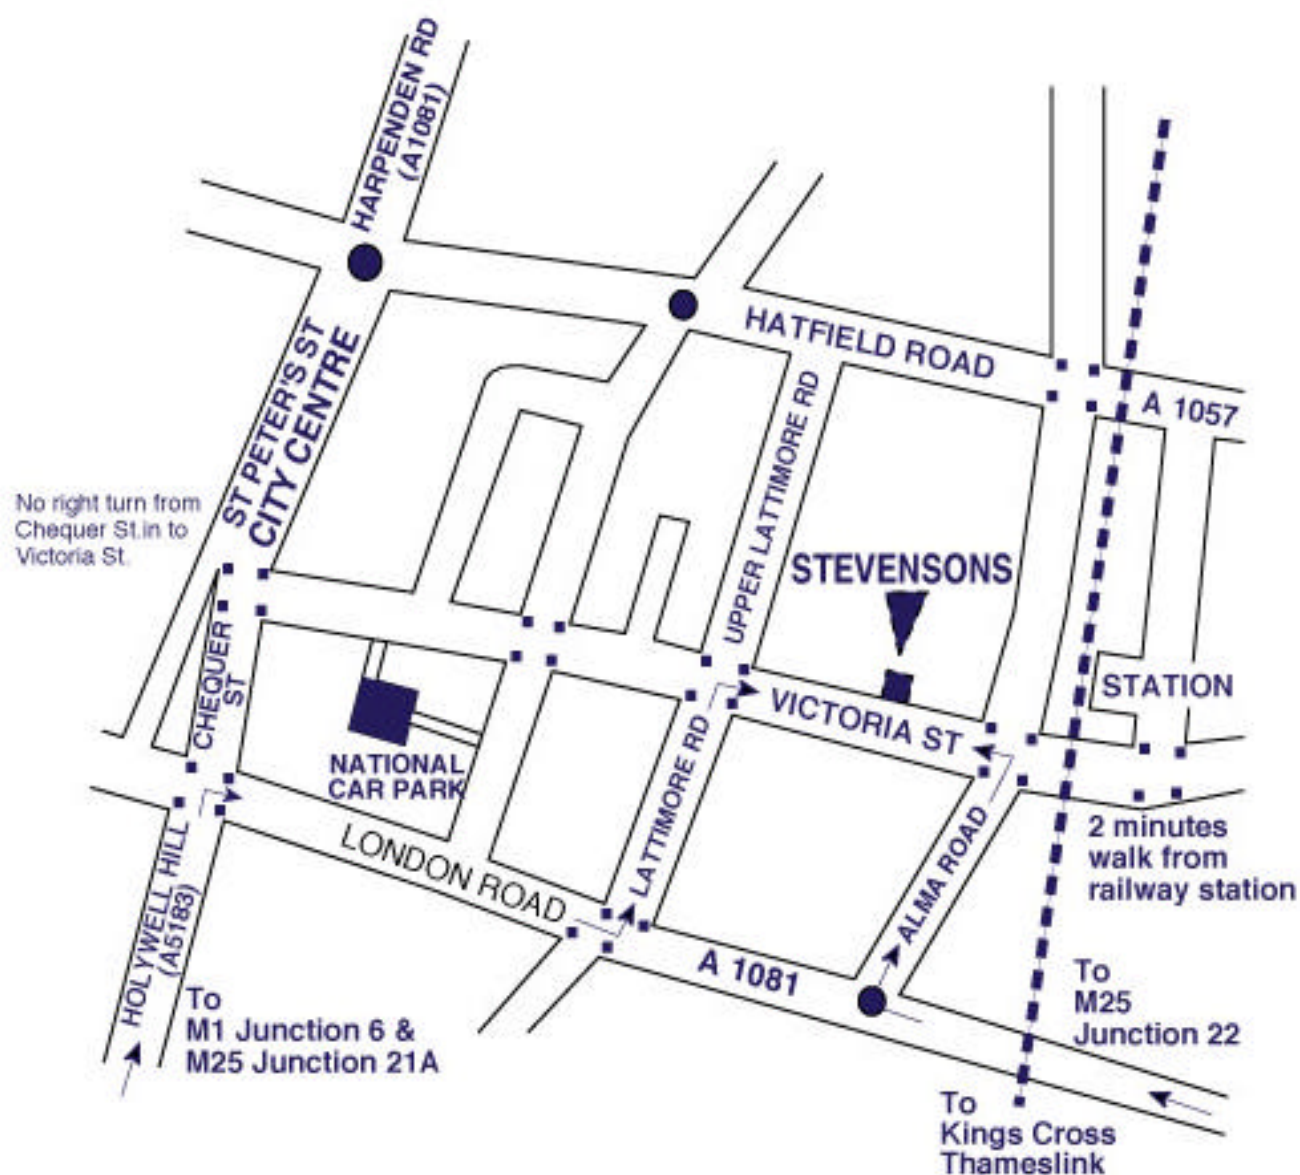

HAIR SLIDES bottle green, flock covered, 4 per pack

Size	ONE SIZE
Price (£)	2.00

ALICE BAND bottle green, wide velvet

Size	ONE SIZE
Price (£)	2.75

Form 7 is Year 2 which is age 6/7
Form 6 is Year 3 which is age 7/8
Form 5 is Year 4 which is age 8/9
Form 4 is Year 5 which is age 9/10
Form 3 is Year 6 which is age 10/11
Form 2 is Year 7 which is age 11/12
Form 1 is Year 8 which is age 12/13

STEVENSONS

DIRECTIONS TO STEVENSONS RETAIL SHOPS

From M1 exit at Junction 6 or M25 Junction 21A follow signs to St.Albans A405 (A5183). Approach up Holywell Hill and turn right into London Road, and then left into Lattimore Road and right into Victoria Street.

From M25 Junction 22 follow signs to St. Albans A1081. Approach under railway bridge across mini roundabout and right at next roundabout into Alma Road and left into Victoria Street. Limited on-street parking available.